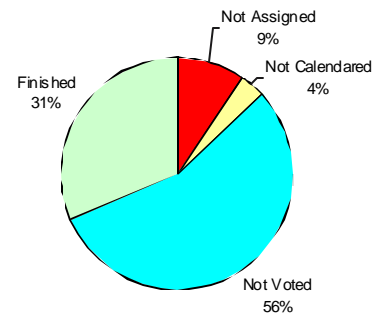

Higher Education

Independent Commissions

Local Church

TOTAL PETITIONS

Data as of May 9, 6:00 p.m.