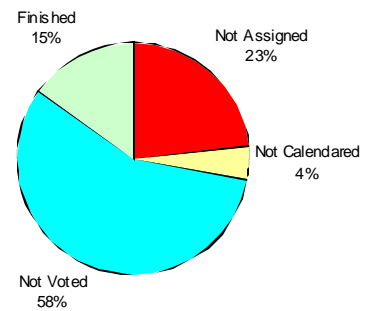

Higher Education

Independent Commissions

Local Church

TOTAL PETITIONS

Data as of May 8, 6:00 p.m.