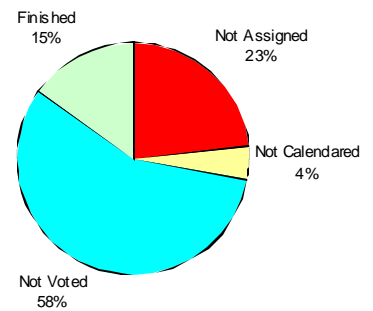

Higher Education

Independent Commissions

Local Church

TOTAL PETITIONS

Data as of May 8, 6:00 p.m.